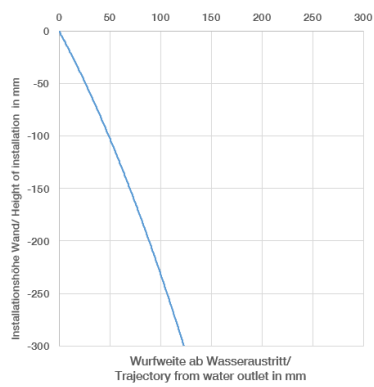

Required miscellaneous

Concealed wall-mounted single-lever mixer - 35 860 970 90

- max. recess depth 95 mm
- min. recess depth 80 mm

36 860 809
mm [inches]

Flow rate chart

Trajectory diagram

Certificates

DVGW_DW-
6512DN0435.

WRAS_2107018.

36 860 809

Spare parts list

No.	Item Number	Name	Quantity used	Delivery time
1	09 24 03 072 10 90	nipple	1	2
2	13 800 809-46	VAIA Wall-mounted basin spout without pop-up waste - Brushed Champagne (22kt Gold)	1	30
3	09 20 80 021-46	handle	1	60
4	90 31 11 063 00 90	pin	1	2
5	90 31 20 087 00-46	plug	1	30
6	09 11 02 288-46	cover	1	60
7	90 27 80 012 00-46	rosette	1	30
8	90 15 05 064 01 90	cartridge	1	2
9	90 30 09 064 00 90	key	1	2