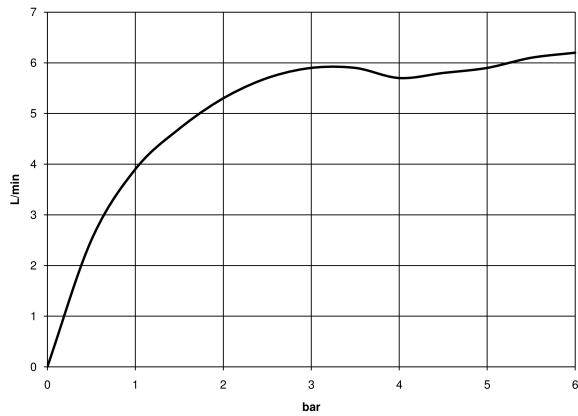

Required miscellaneous

Concealed wall-mounted single-lever mixer - 35 860 970 90

- max. recess depth 95 mm
- min. recess depth 80 mm

36 860 809
mm [inches]

Flow rate chart

Trajectory diagram

Certificates

DVGW_DW-
6512DN0435.